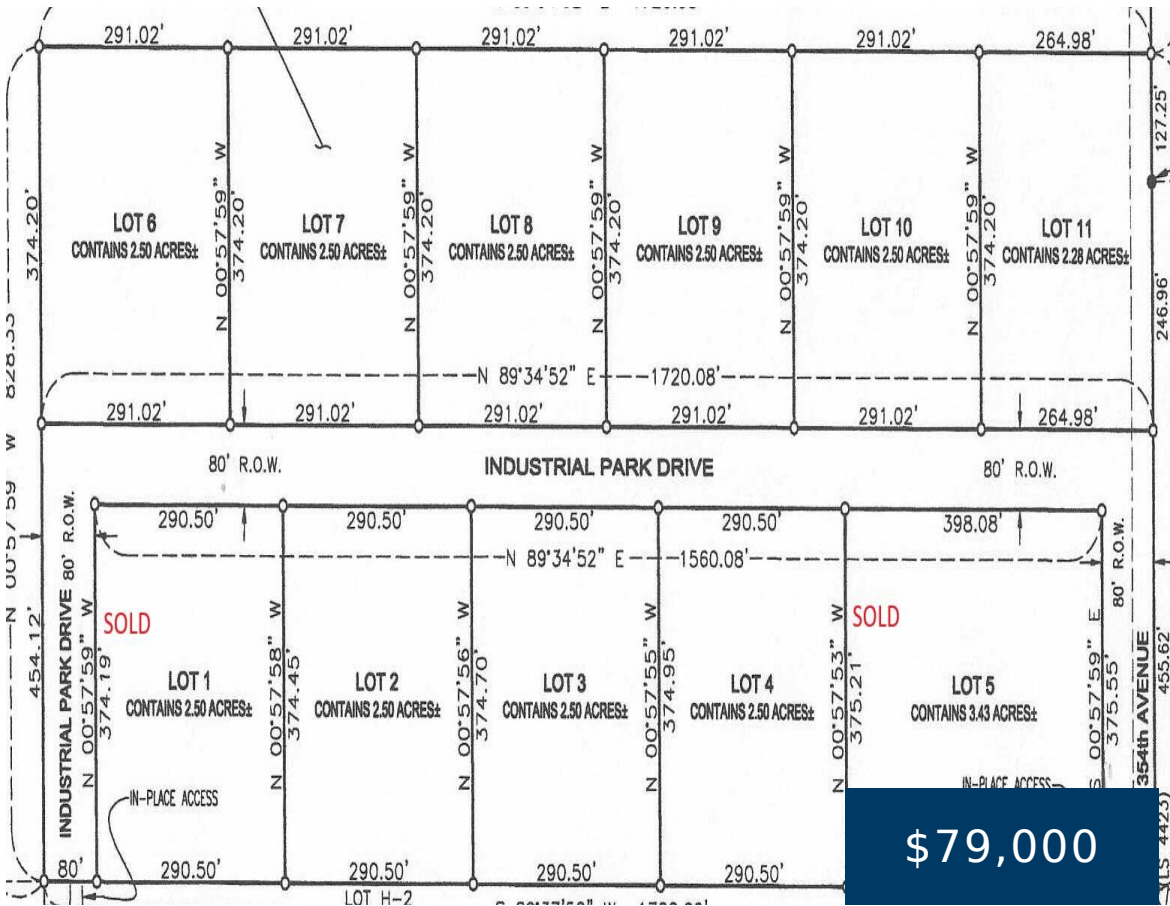

INDUSTRIAL PARK DR, FAULKTON, SD 57438

https://jarkrealestate.com

PRIME INDUSTRIAL PARK LOCATED IN A THRIVING COMMERCIAL ZONE, OFFERING VERSATILE SPACES IDEAL FOR MANUFACTURING, WAREHOUSING, LOGISTICS, AND MORE. THIS STRATEGICALLY POSITIONED PARK PROVIDES SEAMLESS ACCESS TO A MAJOR HIGHWAY TRANSPORT ROUTE, ENSURING EFFICIENT CONNECTIVITY FOR BUSINESSES. THE SITE IS DESIGNED TO ACCOMMODATE DIVERSE OPERATIONAL NEEDS. THIS INDUSTRIAL PARK IS PERFECT FOR BUSINESSES SEEKING A [...]

- 0 baths
- Commercial Sale
- Active

Tiffany Paul
eXp Realty

Basics

Category: Commercial Sale

Bathrooms: 0 baths

Lot Size Acres: 2.5 acres

County: Faulk

Status: Active

Lot size: 2.5 sq ft

Zoning: COMMERCIAL

Courtesy of

List Office Name: eXp Realty