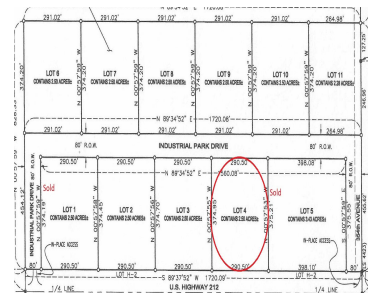

INDUSTRIAL PARK DR, FAULKTON, SD 57438

https://jarkrealestate.com