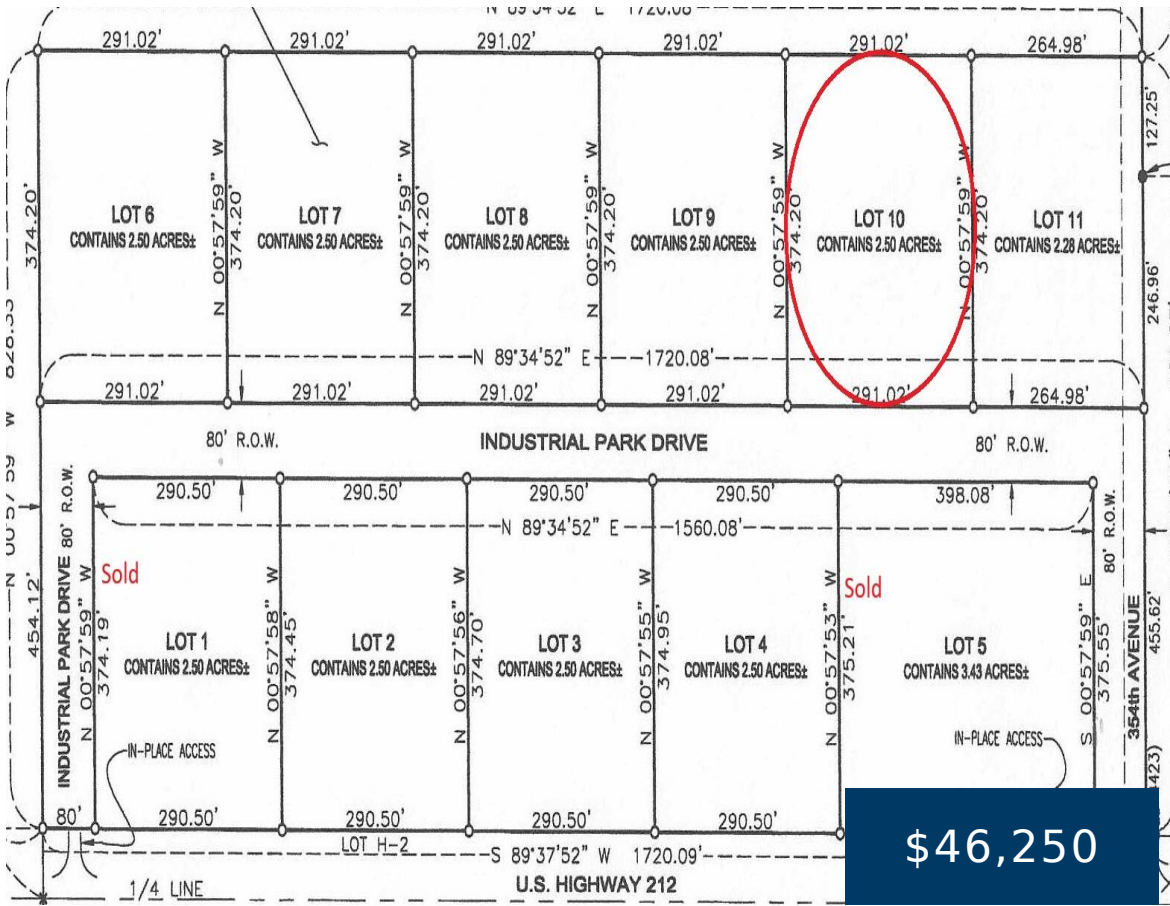

INDUSTRIAL PARK DR, FAULKTON, SD 57438

https://jarkrealestate.com