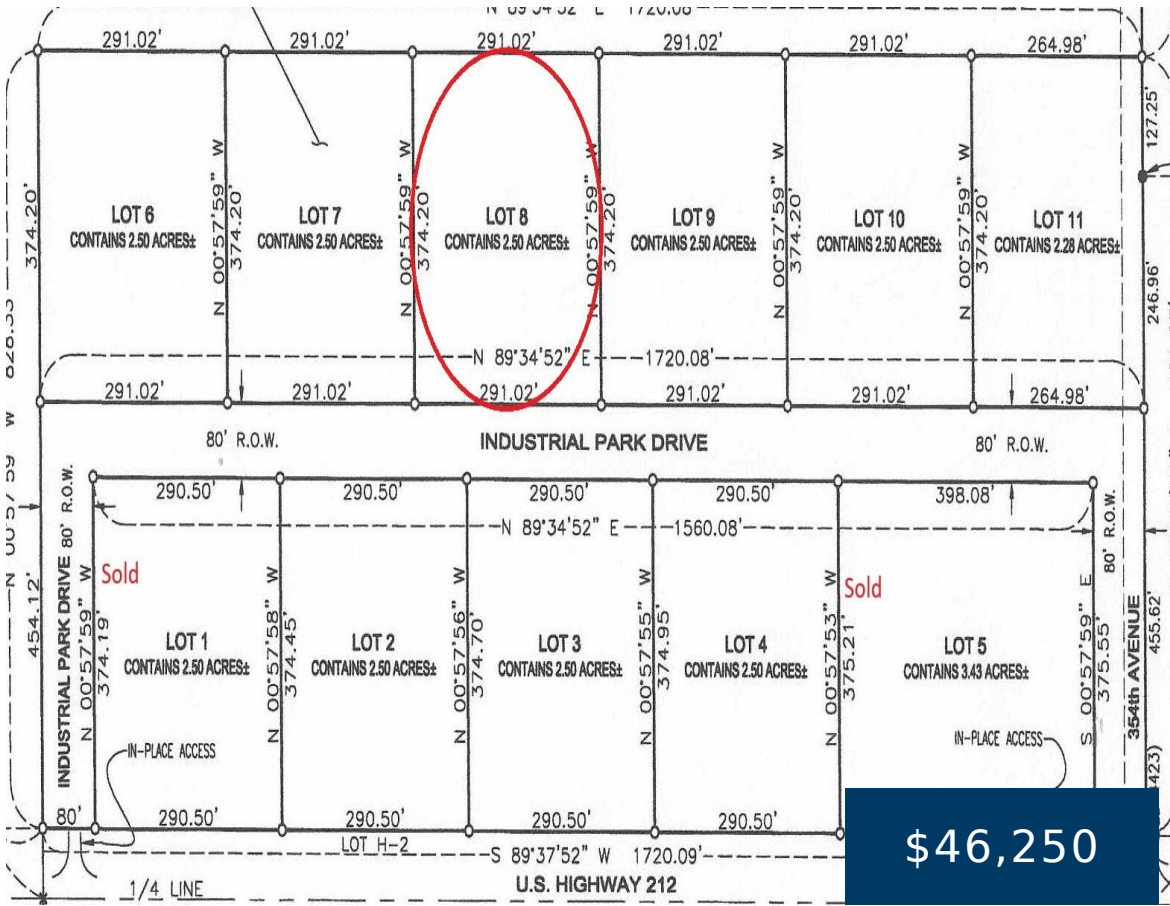

INDUSTRIAL PARK DR, FAULKTON, SD 57438

https://jarkrealestate.com