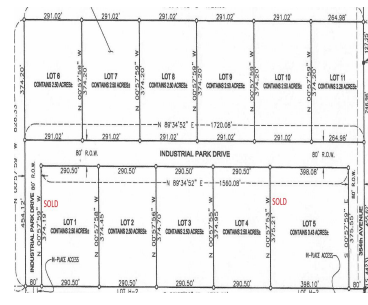

INDUSTRIAL PARK DR, FAULKTON, SD 57438

https://jarkrealestate.com