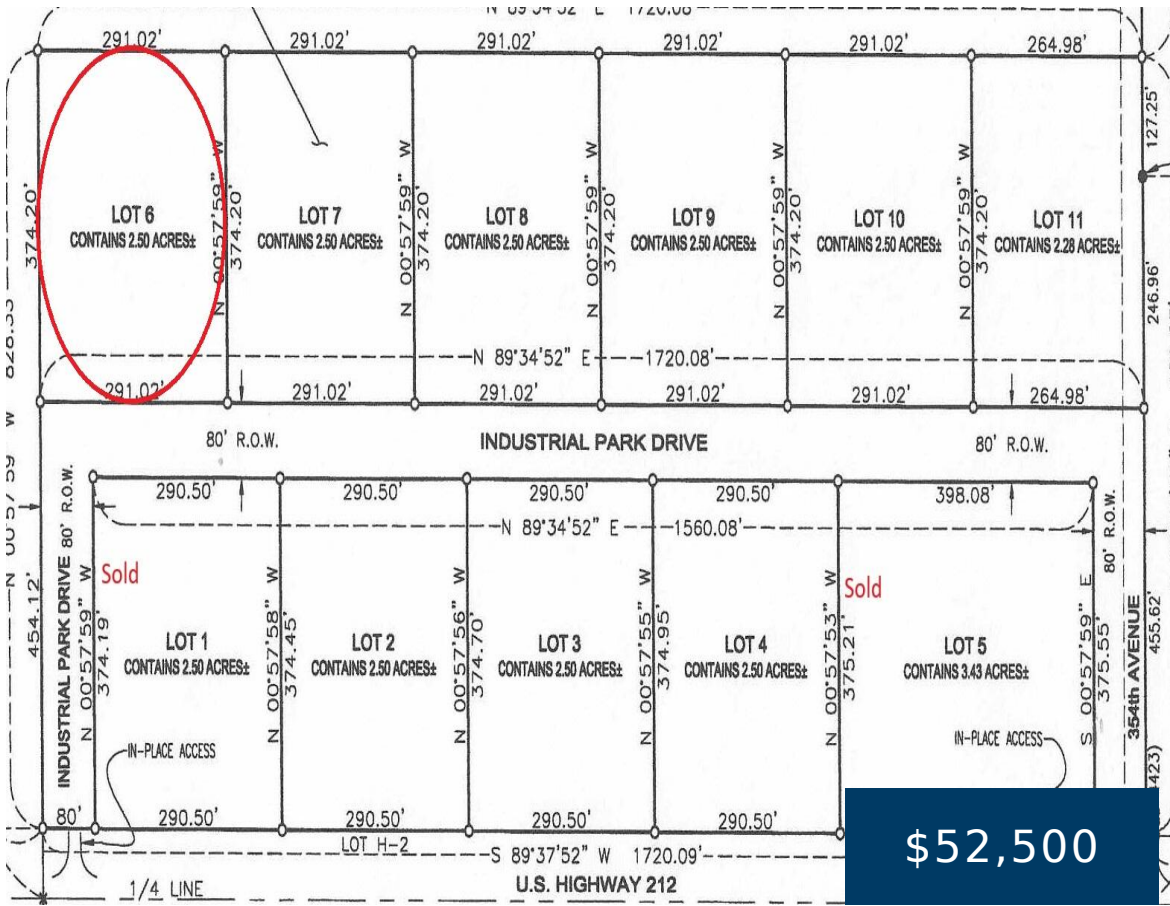

INDUSTRIAL PARK DR, FAULKTON, SD 57438

https://jarkrealestate.com

PRIME INDUSTRIAL PARK LOCATED IN A THRIVING COMMERCIAL ZONE, OFFERING VERSATILE SPACES IDEAL FOR MANUFACTURING, WAREHOUSING, LOGISTICS, AND MORE. THIS STRATEGICALLY POSITIONED PARK PROVIDES SEAMLESS ACCESS TO A MAJOR HIGHWAY TRANSPORT ROUTE, ENSURING EFFICIENT CONNECTIVITY FOR BUSINESSES. THE SITE IS DESIGNED TO ACCOMMODATE DIVERSE OPERATIONAL NEEDS. THIS INDUSTRIAL PARK IS PERFECT FOR BUSINESSES SEEKING A [...]

- 0 baths
- Commercial Sale
- Active

Tiffany Paul
eXp Realty

Basics

Category: Commercial Sale

Bathrooms: 0 baths

Lot Size Acres: 2.5 acres

County: Faulk

Status: Active

Lot size: 2.5 sq ft

Zoning: COMMERCIAL

Courtesy of

List Office Name: eXp Realty