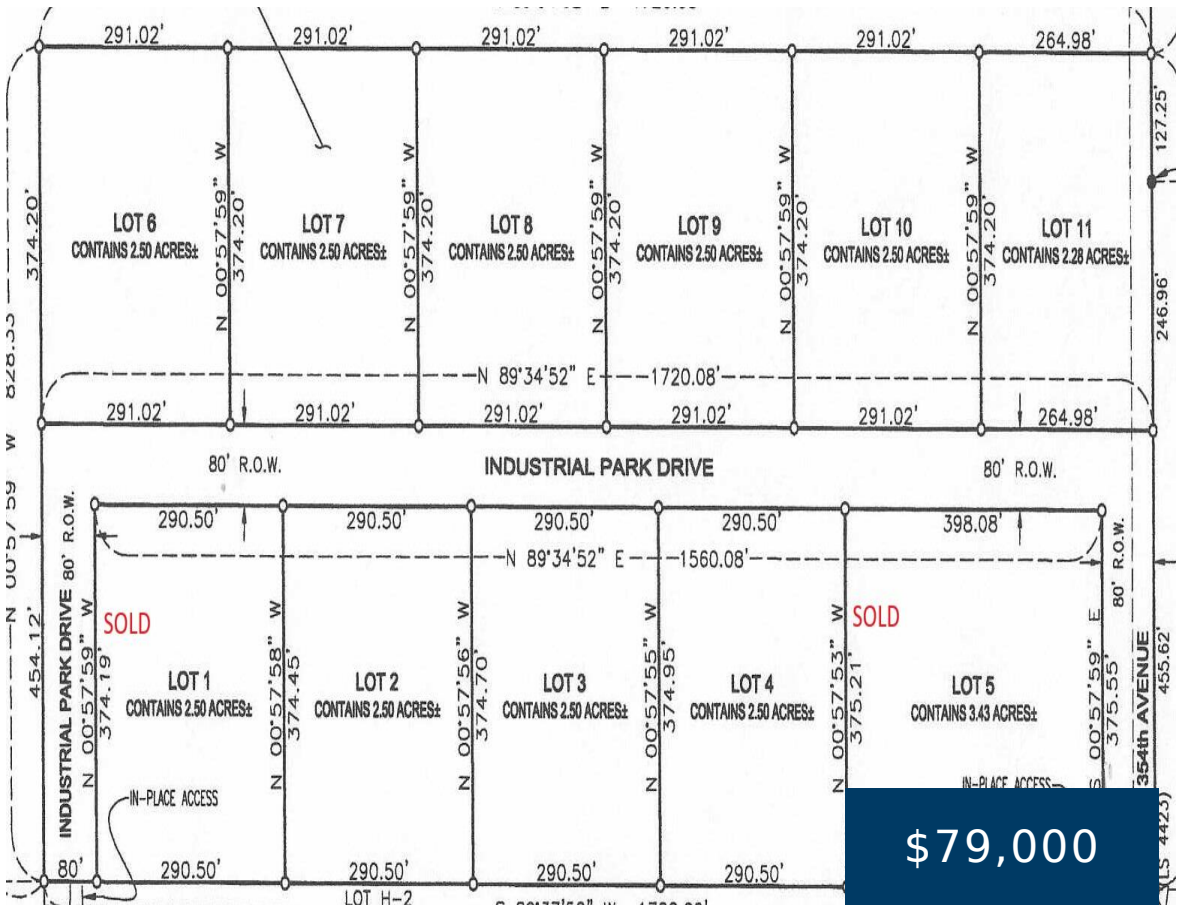

INDUSTRIAL PARK DR, FAULKTON, SD 57438

https://jarkrealestate.com