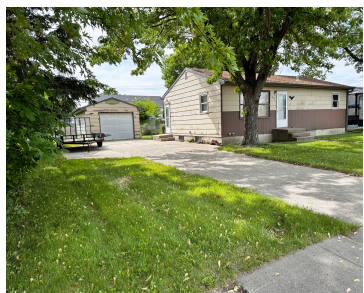

623 N HIGH STREET, ABERDEEN, SD 57401

<https://jarkrealestate.com>

Priced To SELL!!! Check out this 2 bedroom, 1 bathroom home located on the north side of town with convenient access to retail, schools, and employment opportunities. This property offers great potential for the right buyer looking to build equity and make it their own. The basement is a blank slate with room for future [...]