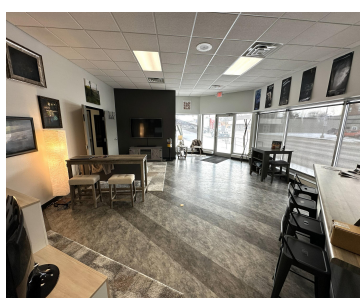

# 523 S MAIN STREET, ABERDEEN, SD 57401

<https://jarkrealestate.com>

Standout commercial building on the corner of 6th Avenue and Main Street in Aberdeen! Real Estate Only: This modern, updated space offers unbeatable visibility and exposure along busy 6th Avenue, plus great views and a large on-site parking lot. Inside, you'll find a flexible layout with office space on the main level, and large multi [...]