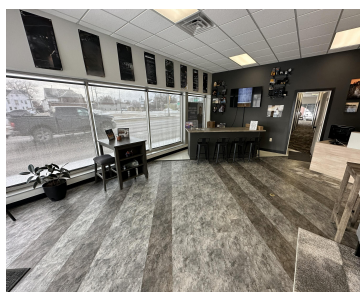

# 523 S MAIN STREET, ABERDEEN, SD 57401

<https://jarkrealestate.com>

Standout commercial building on the corner of 6th Avenue and Main Street in Aberdeen! Real Estate Only: This modern, updated space offers unbeatable visibility and exposure along busy 6th Avenue, plus great views and a large on-site parking lot. Inside, you'll find a flexible layout with office space on the main level, and large multi [...]