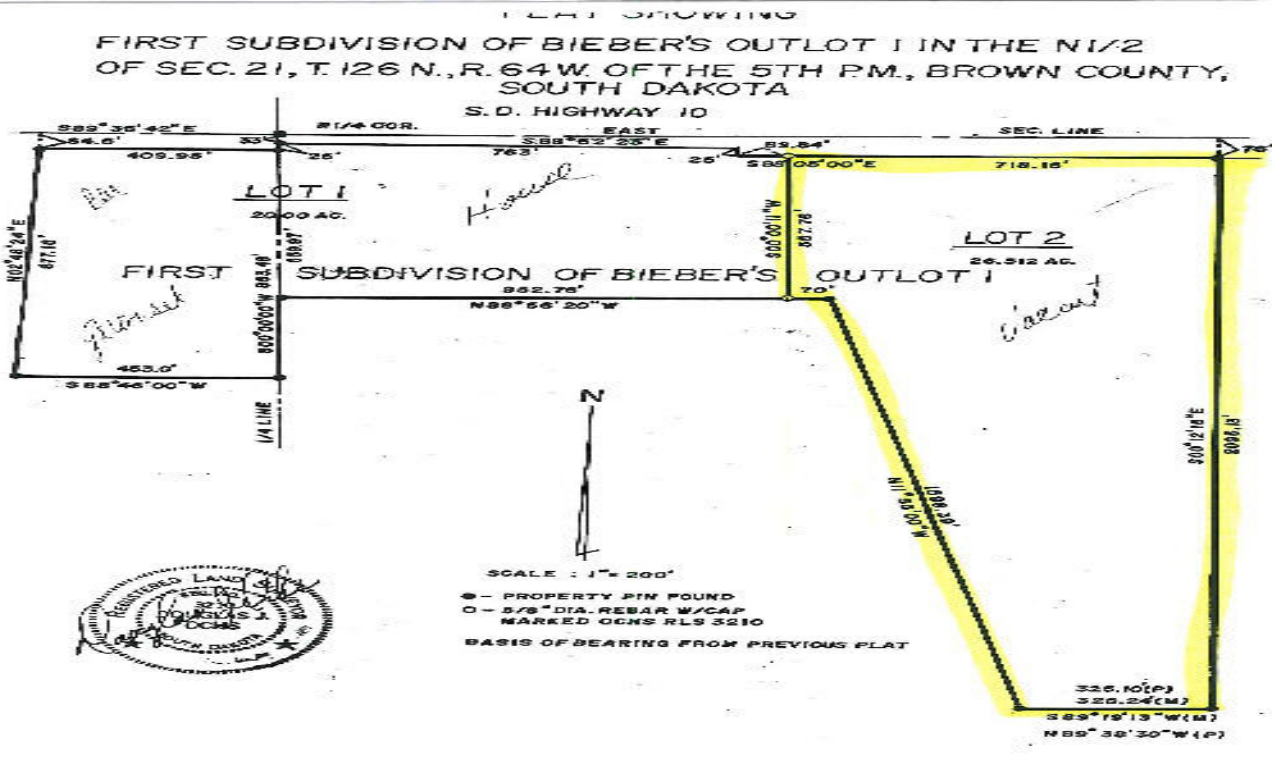

# 38459 115TH STREET, WESTPORT, SD 57481

https://jarkrealestate.com

06210126641001

**\$99,900**

Great 26.5-acre property on Highway 10! This land is the perfect spot to build your dream home or use as a private hunting retreat. It offers plenty of space and excellent habitat for deer, pheasant, and waterfowl. Easy highway access and a versatile layout make this a rare find. Come take a look at the [...]

## Basics

**Category:** Land

**Bathrooms:** 0 baths

**Lot Size Acres:** 26.5 acres

**Status:** Active

**Lot size:** 26.5 sq ft

**County:** Brown

---