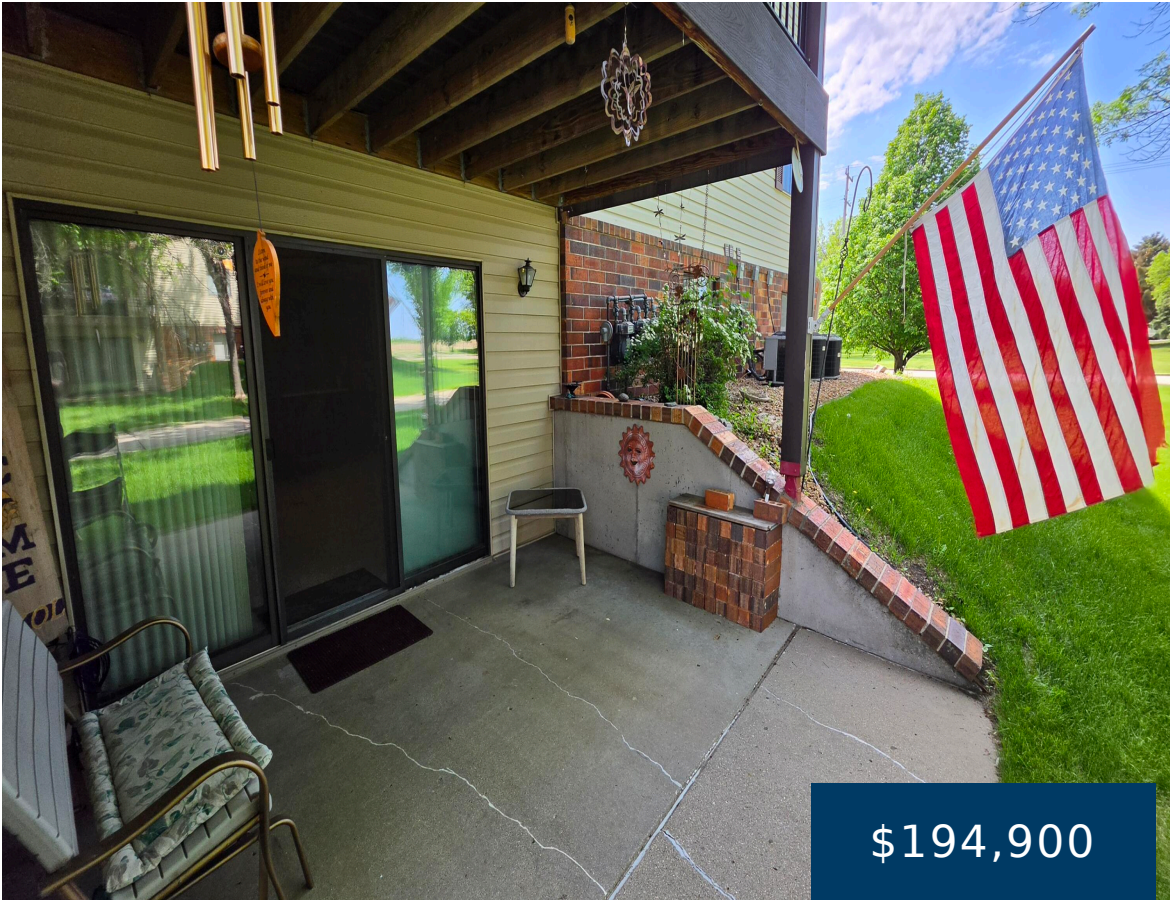

1521 E MELGAARD ROAD, 101, ABERDEEN, SD 57401

<https://jarkrealestate.com>

Is it time to make the move to a one-level condo? Check out this 2 bed, 2 bath unit on the FIRST level of 1521 E Melgaard Rd! You will love the openness of the kitchen to the living and dining areas. Laundry room includes closets for storage. This unit has a 2-stall garage and [...]

- 2 beds
- 2 baths
- Condominium
- Residential
- Active
- 1200 sq ft

Angela Kelly Steinbach

FIRST PREMIER REALTY, LLC

Basics

Category: Residential

Status: Active

Bathrooms: 2 baths

Lot size: 1.28 sq ft

Lot Size Acres: 1.28 acres

County: Brown

Type: Condominium

Bedrooms: 2 beds

Area: 1200 sq ft

Year built: 1993

Rooms Total: 8

Building Details