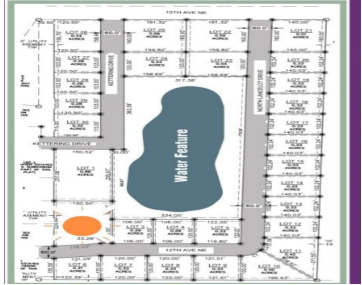

1421 KETTERING DRIVE, ABERDEEN, SD 57401

<https://jarkrealestate.com>

Lot 27 Pine Haven Estates Fourth Subdivision. Covenants, plats and other information available upon request. Lot number is clearly marked on steel post.

- 0 baths
- Land
- Active

Larry Hanson
MICKELSON-REALTORS®, INC

Basics

Category: Land

Bathrooms: 0 baths

Lot Size Acres: 0.28 acres

County: Brown

Status: Active

Lot size: 0.28 sq ft

Zoning: R-2

Courtesy of

List Office Name: MICKELSON-REALTORS®, INC