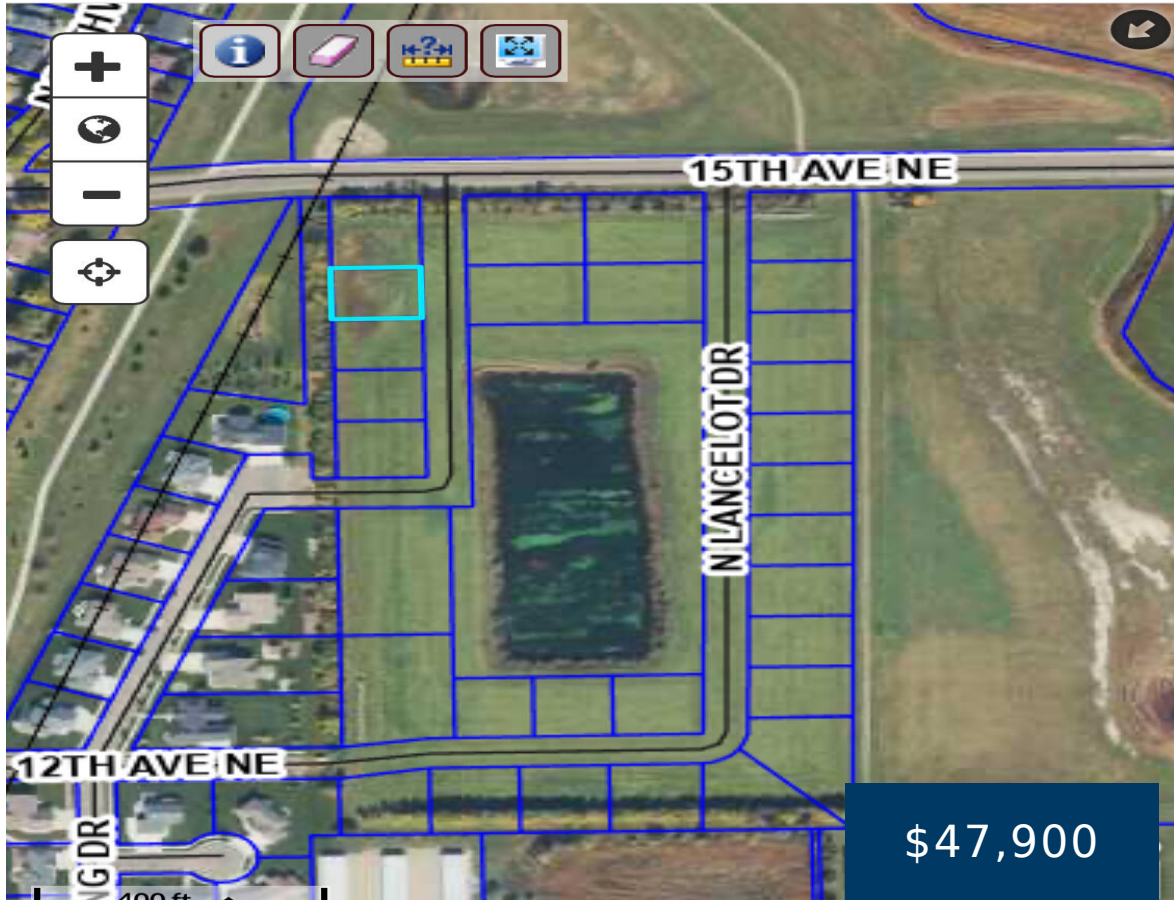

1421 KETTERING DRIVE, ABERDEEN, SD 57401

<https://jarkrealestate.com>

Lot 27 Pine Haven Estates Fourth Subdivision. Covenants, plats and other information available upon request. Lot number is clearly marked on steel post.

- 0 baths
- Land
- Active

Larry Hanson
MICKELSON-REALTORS®, INC

Basics

Category: Land

Bathrooms: 0 baths

Lot Size Acres: 0.28 acres

County: Brown

Status: Active

Lot size: 0.28 sq ft

Zoning: R-2

Courtesy of

List Office Name: MICKELSON-REALTORS®, INC