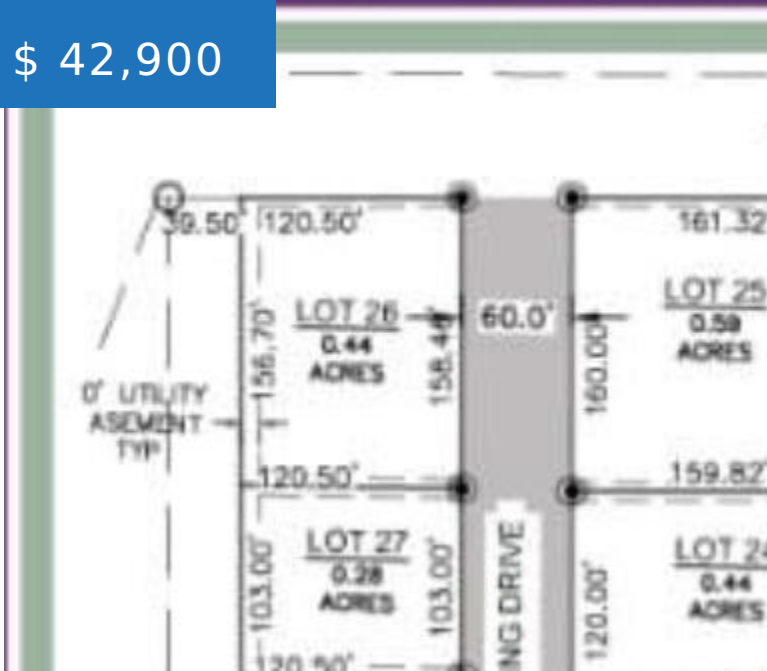

1416 N LANCELOT DRIVE ABERDEEN SD 57401

<https://jarkrealestate.com>

$ 42,900