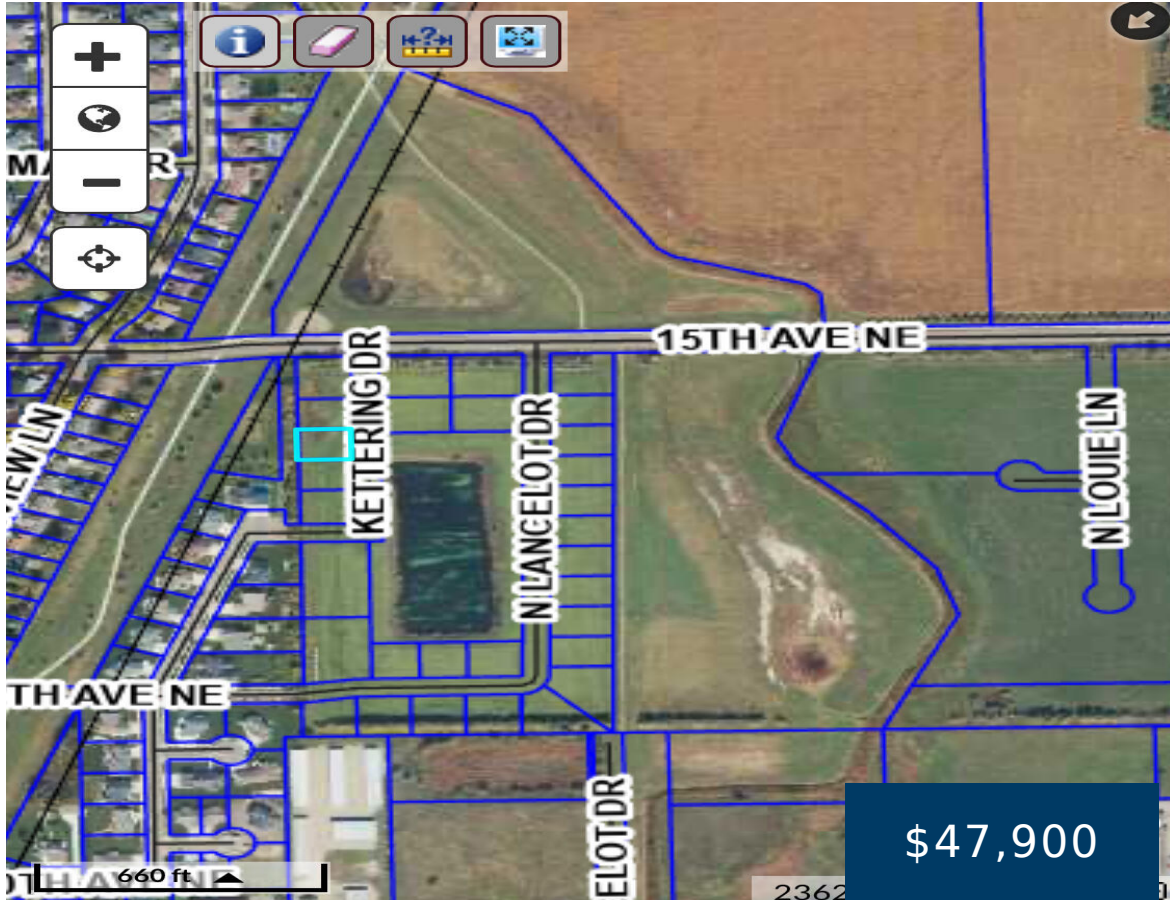

1415 KETTERING DRIVE, ABERDEEN, SD 57401

<https://jarkrealestate.com>

Lot 28 Pine Haven Estates. Covenants, plats and other information available upon request.

- 0 baths
- Land
- Active

Larry Hanson
MICKELSON-REALTORS®, INC

Basics

Category: Land

Bathrooms: 0 baths

County: Brown

Status: Active

Zoning: R-2

Courtesy of

List Office Name: MICKELSON-REALTORS®, INC