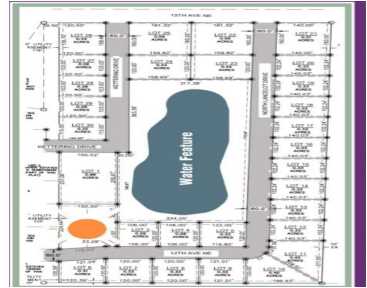

1415 KETTERING DRIVE, ABERDEEN, SD 57401

<https://jarkrealestate.com>

Lot 28 Pine Haven Estates. Covenants, plats and other information available upon request.

- 0 baths
- Land
- Active

Larry Hanson
MICKELSON-REALTORS®, INC

Basics

Category: Land

Bathrooms: 0 baths

County: Brown

Status: Active

Zoning: R-2

Courtesy of

List Office Name: MICKELSON-REALTORS®, INC