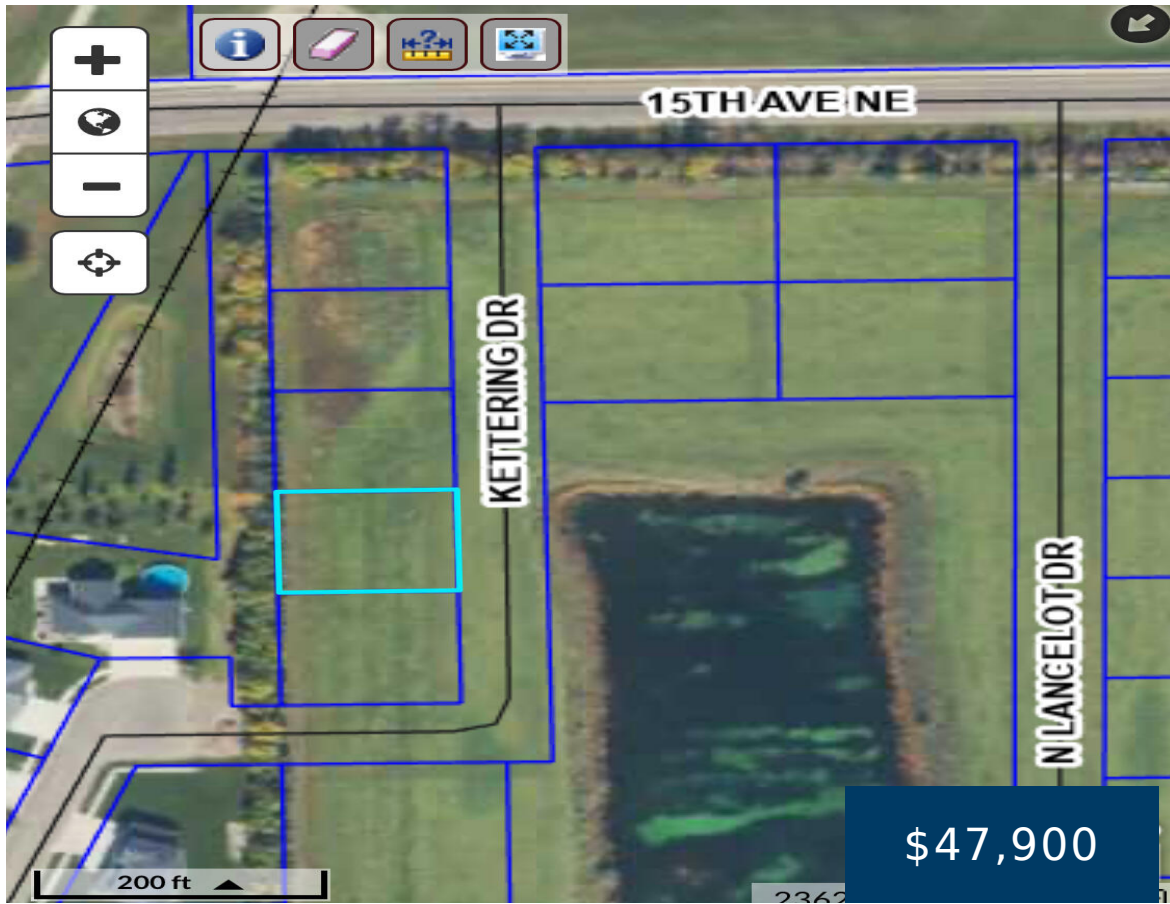

1409 KETTERING DRIVE, ABERDEEN, SD 57401

<https://jarkrealestate.com>

Lot 29 Pine Haven Estates. Covenants, plats, and other information available upon request. Property is marked clearly identifying this lot.

- 0 baths
- Land
- Active

Larry Hanson
MICKELSON-REALTORS®, INC

Basics

Category: Land

Bathrooms: 0 baths

Lot Size Acres: 0.28 acres

County: Brown

Status: Active

Lot size: 0.28 sq ft

Zoning: R-2

Courtesy of

List Office Name: MICKELSON-REALTORS®, INC