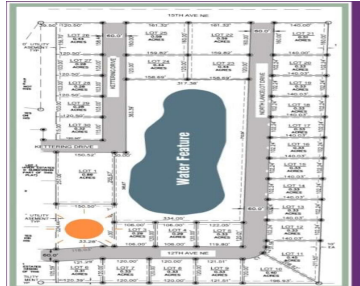

1409 KETTERING DRIVE, ABERDEEN, SD 57401

<https://jarkrealestate.com>

Lot 29 Pine Haven Estates. Covenants, plats, and other information available upon request. Property is marked clearly identifying this lot.

- 0 baths
- Land
- Active

Larry Hanson
MICKELSON-REALTORS®, INC

Basics

Category: Land

Bathrooms: 0 baths

Lot Size Acres: 0.28 acres

County: Brown

Status: Active

Lot size: 0.28 sq ft

Zoning: R-2

Courtesy of

List Office Name: MICKELSON-REALTORS®, INC