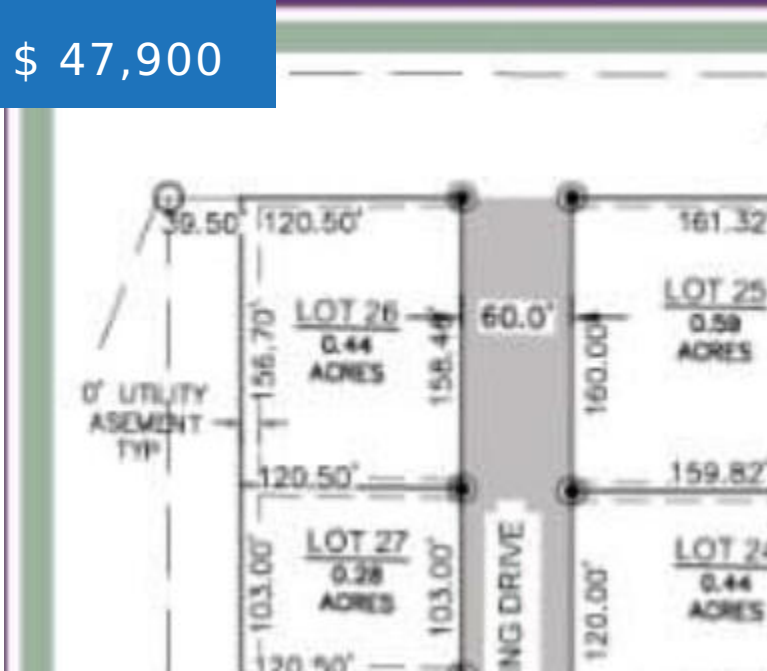

1409 KETTERING DRIVE ABERDEEN SD 57401

<https://jarkrealestate.com>

$ 47,900