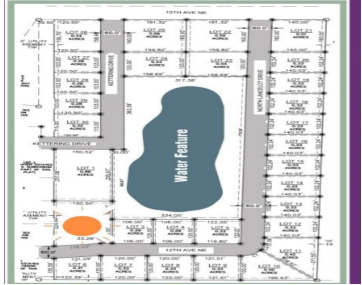

1316 NORTH LANCELOT DRIVE, ABERDEEN, SD 57401

<https://jarkrealestate.com>

Lot 17 Pine Haven Estates Fourth Subdivision. Covenants, plats and other information available upon request.

Larry Hanson
MICKELSON-REALTORS®, INC

- 0 baths
- Land
- Active

Basics

Category: Land

Bathrooms: 0 baths

Lot Size Acres: 0.33 acres

County: Brown

Status: Active

Lot size: 0.33 sq ft