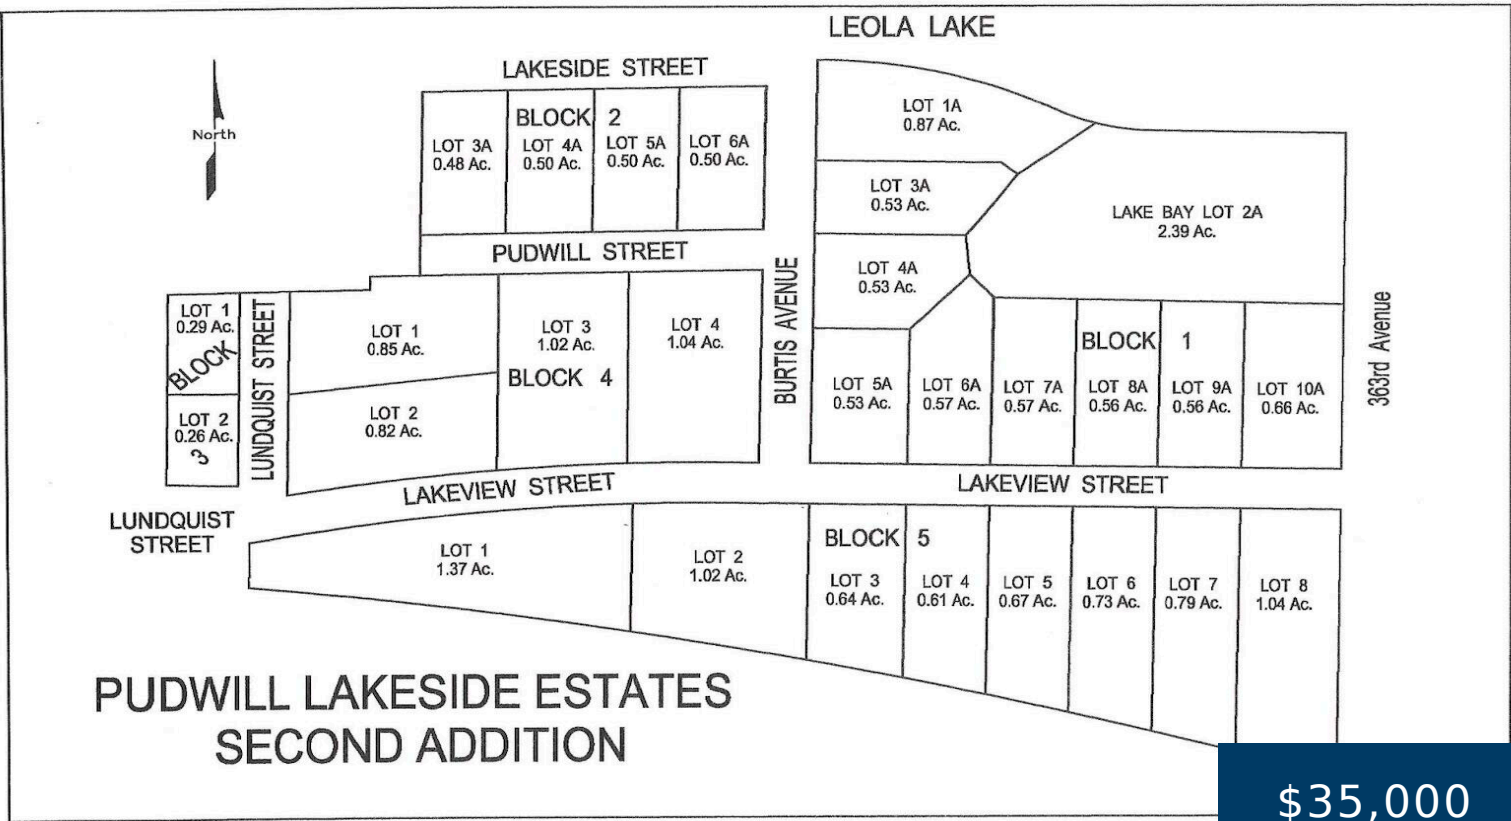

1314 LAKEVIEW STREET, LEOLA, SD 57456

<https://jarkrealestate.com>

Welcome to Pudwill Lakeside Estates Second Addition, where peaceful living meets the beauty of lakeside life. These spacious lots offer the perfect setting for your dream home or relaxing vacation retreat — a place where you can unwind, recharge, and reconnect with nature. Wake up to breathtaking sunrises and end your day with unforgettable sunsets [...]

- 0 baths
- Land
- Active

Trent Osborne
Century 21 Northern Advantage

Basics

Category: Land

Bathrooms: 0 baths

Lot Size Acres: 0.56 acres

Status: Active

Lot size: 0.56 sq ft

County: McPherson

Courtesy of

List Office Name: Century 21 Northern Advantage