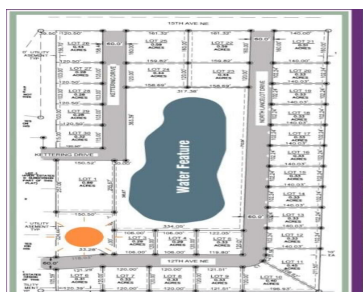

1302 NORTH LANCELOT DRIVE, ABERDEEN, SD 57401

<https://jarkrealestate.com>

Lot 16 Pine Haven Estates Fourth Subdivision. Covenants, plat and other information available upon request. Steel posts in place identifying the lot corners.

- 0 baths
- Land
- Active

Larry Hanson
MICKELSON-REALTORS®, INC

Basics

Category: Land

Bathrooms: 0 baths

Lot Size Acres: 0.33 acres

County: Brown

Status: Active

Lot size: 0.33 sq ft

Zoning: R-2

Building Details

Sewer: Public Sewer

Amenities & Features

Utilities: Sewer Available, Water Available

WaterSource: Public

Courtesy of