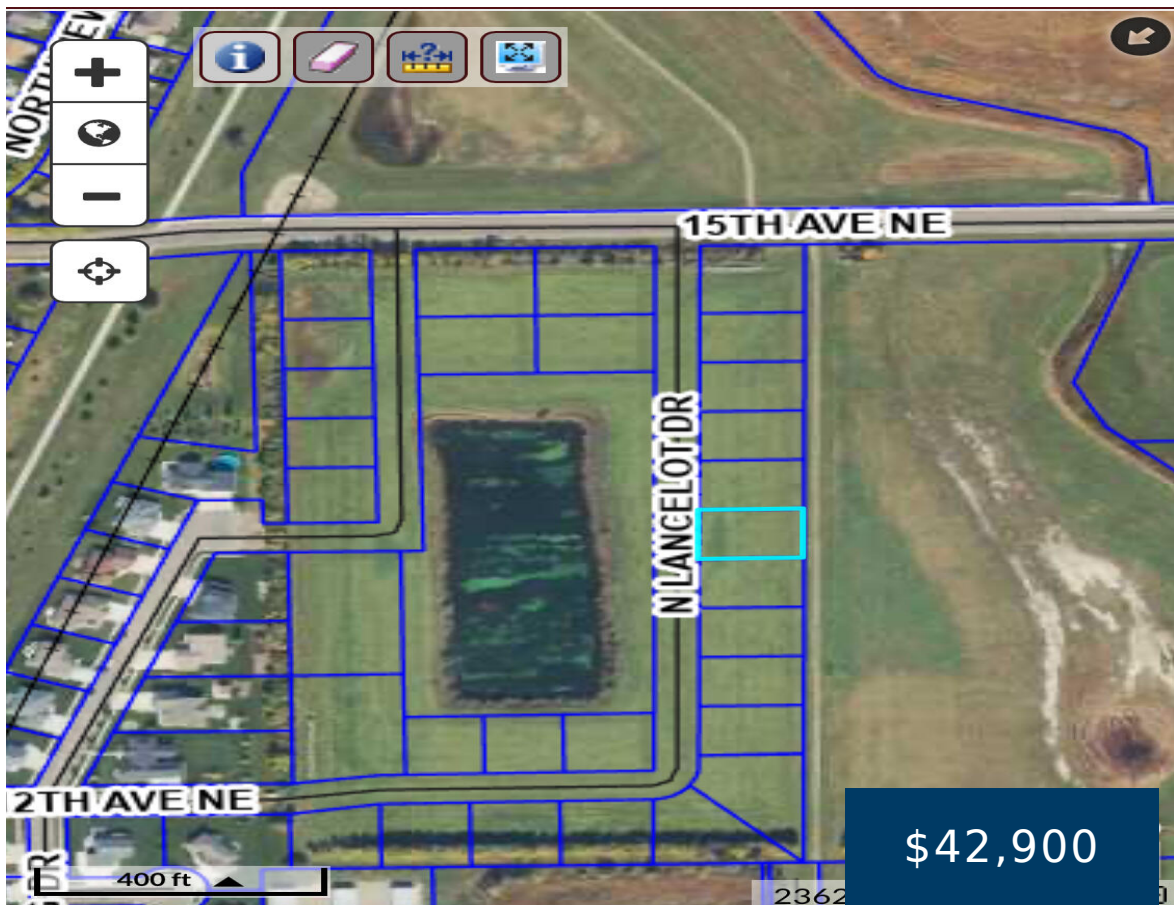

1302 NORTH LANCELOT DRIVE, ABERDEEN, SD 57401

<https://jarkrealestate.com>

Lot 16 Pine Haven Estates Fourth Subdivision. Covenants, plat and other information available upon request. Steel posts in place identifying the lot corners.

- 0 baths
- Land
- Active

Larry Hanson
MICKELSON-REALTORS®, INC

Basics

Category: Land

Bathrooms: 0 baths

Lot Size Acres: 0.33 acres

County: Brown

Status: Active

Lot size: 0.33 sq ft

Zoning: R-2

Building Details

Sewer: Public Sewer

Amenities & Features

Utilities: Sewer Available, Water Available

WaterSource: Public

Courtesy of