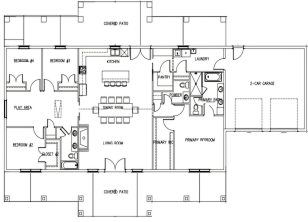

12872 CATTAIL DRIVE, ABERDEEN, SD 57401

<https://jarkrealestate.com>