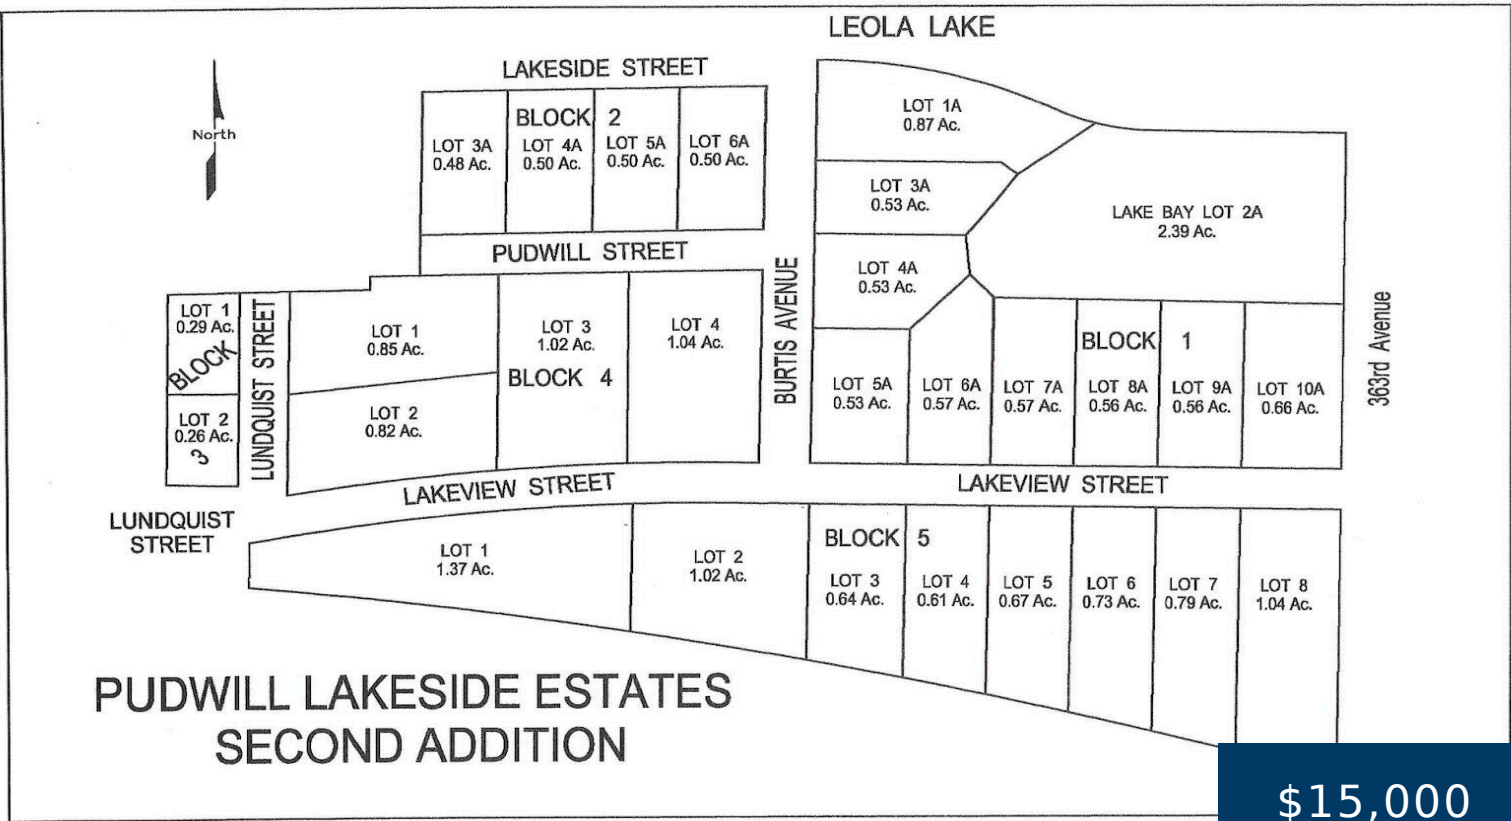

# 1215 LAKEVIEW STREET, LEOLA, SD 57456

<https://jarkrealestate.com>

**\$15,000**

Welcome to Pudwill Lakeside Estates Second Addition, where peaceful living meets the beauty of lakeside life. These spacious lots offer the perfect setting for your dream home or relaxing vacation retreat — a place where you can unwind, recharge, and reconnect with nature. Wake up to breathtaking sunrises and end your day with unforgettable sunsets [...]

- 0 baths
- Land
- Active

**Trent Osborne**  
Century 21 Northern Advantage

---

## Basics

**Category:** Land

**Bathrooms:** 0 baths

**Lot Size Acres:** 0.61 acres

**Status:** Active

**Lot size:** 0.61 sq ft

**County:** McPherson

---