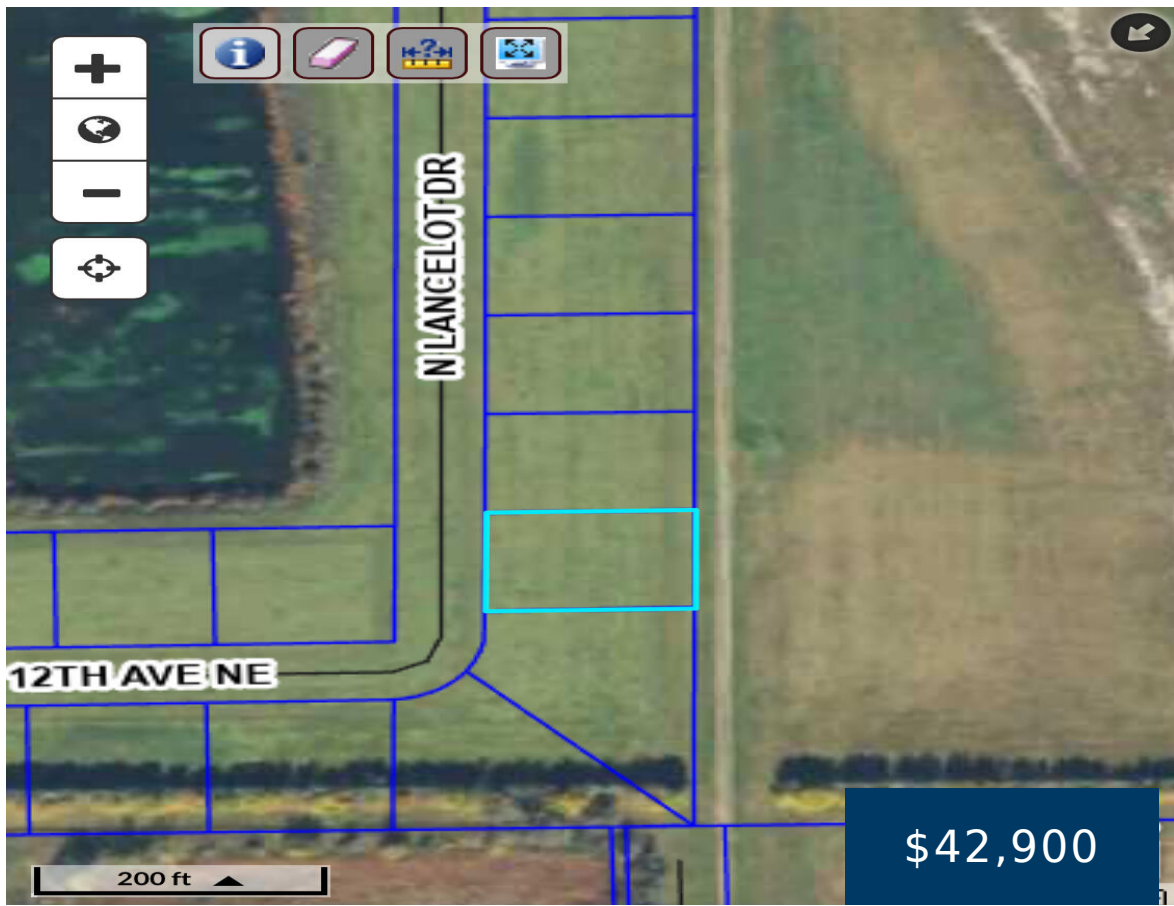

# 1206 NORTH LANCELOT DRIVE, ABERDEEN, SD 57401

<https://jarkrealestate.com>

Pine Haven Estates Subdivision, Lot 12. Covenants, plat and other information available upon request. Steel post in place identifying the lot.

## Basics

**Category:** Land

**Bathrooms:** 0 baths

**Lot Size Acres:** 0.33 acres

**County:** Brown

**Status:** Active

**Lot size:** 0.33 sq ft

**Zoning:** R-2