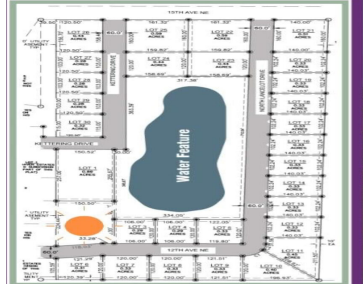

# 1206 NORTH LANCELOT DRIVE, ABERDEEN, SD 57401

<https://jarkrealestate.com>

Pine Haven Estates Subdivision, Lot 12. Covenants, plat and other information available upon request. Steel post in place identifying the lot.

## Basics

**Category:** Land

**Bathrooms:** 0 baths

**Lot Size Acres:** 0.33 acres

**County:** Brown

**Status:** Active

**Lot size:** 0.33 sq ft

**Zoning:** R-2