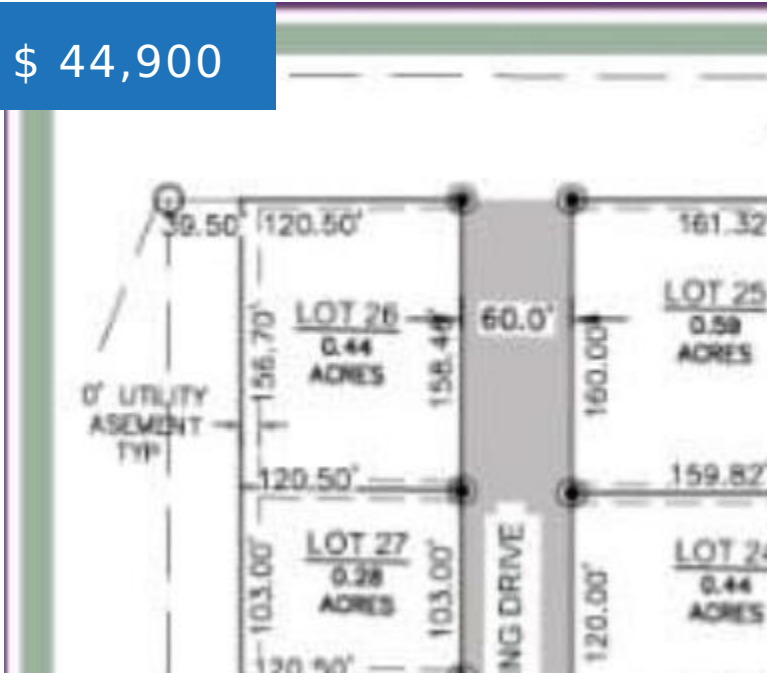

1202 N LANCELOT DRIVE ABERDEEN SD 57401

<https://jarkrealestate.com>

$ 44,900